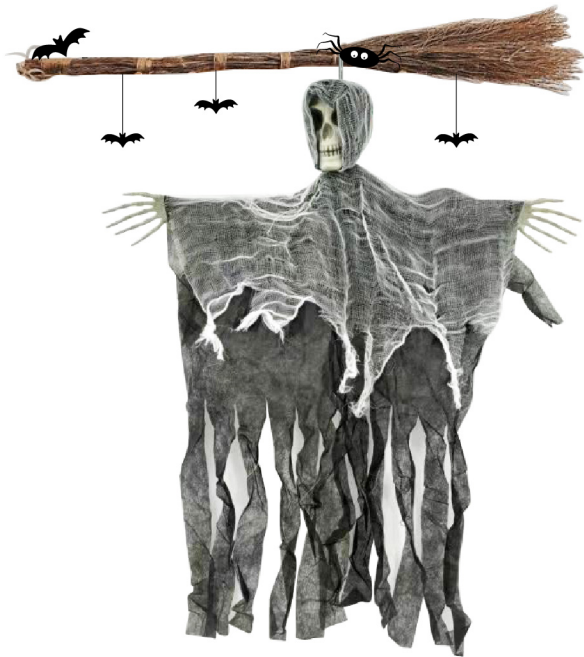

Halloween Decoration

It's the perfect night for a spooky family reunion.
Add ambience to your Halloween

HARRY HALLOWEEN

Happy Halloween

Halloween activities include trick-or-treating, attending Halloween costume parties, carving pumpkins into jack-o'-lanterns, lighting bonfires, apple bobbing, divination games, playing pranks, visiting haunted attractions, telling scary stories, and watching horror or Halloween-themed films.

Halloween Gnome

The witches and I are excited that our favorite holiday is near! We can't wait to show you all the fabulous things we have in store for you!

62x10x77cm
GT-HA-001

Halloween Gnome
8x7x28cm
GT-HA-002